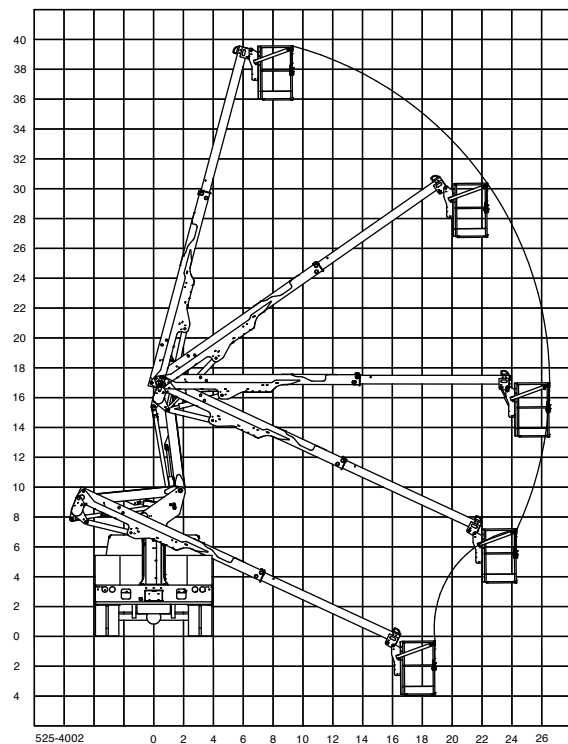

## SPECIFICATIONS

DCP-36

WORKING HEIGHT	<b>41'</b>
SIDE REACH	<b>26'6"</b>
APPROX. STOWED TRAVEL HEIGHT	<b>10'1"</b>
HEIGHT TO BOTTOM OF PLATFORM	<b>36'</b>
BASKET CAPACITY	<b>350#</b>
APPROX. LIFT WEIGHT	<b>2675#</b>
MAIN BOOM TRAVEL	<b>-25° to 75°</b>
ARTICULATING ARM TRAVEL	<b>-6° to 83°</b>
EXTENSION TRAVEL	<b>110.5"</b>
SIDE PULL	<b>400#</b>
DOWN PULL	<b>50#</b>

WORKING HEIGHT UP TO 41'; SIDE REACH TO 26'6"

400# SIDE PULL; 50# DOWN PULL

FAIRLEADS FOR CABLE LASHING

DIRECT COMMUNICATION BETWEEN OPERATOR AND DRIVER

OPERATES IN MOBILE OR STATIONARY MODE

Dur-A-Lift Inc. reserves the right to improve models and change specifications without notice or obligation. Dur-A-Lift equipment meets or exceeds all applicable ANSI Standards as of the date of manufacture.

# DCP-36

Telescopic articulated cable placer

**DUR-A-LIFT**  
WE SPEAK BUCKET TRUCK

WWW.DUR-A-LIFT.COM

## REACH DIAGRAM

CHASSIS REQUIREMENT, MIN.: 15,000 GVWR  
CHASSIS CAB TO AXLE REQUIREMENT, MIN.: 84"

Tons of storage options specially designed for those in the telecom and utilities industries.