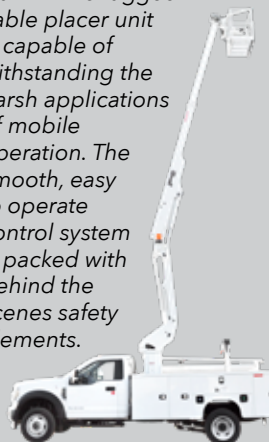

## REACH DIAGRAM

CHASSIS REQUIREMENT, MIN.: 15,000 GVWR  
CHASSIS CAB TO AXLE REQUIREMENT, MIN.: 84"

Tons of storage options specially designed for those in the telecom and utilities industries.

### STANDARD

Operates in stationary and mobile mode; steel extension boom; 24" x 30" x 42" steel galvanized basket with fairleads; yoke end-mounted walk-in basket with door; 370° hydraulic limit, non-continuous rotation; dual cross over relief reduces rotation overloads; hydraulic leveled basket; pistol-grip lower remote control-boom functions, lower stow, start/stop, two speed; single-hand upper control joystick; upper and lower basket to cab intercom communication system; 110 volt outlet at basket; open-center hydraulic system

*Dur-A-Lift's rugged cable placer unit is capable of withstanding the harsh applications of mobile operation. The smooth, easy to operate control system is packed with behind the scenes safety elements.*